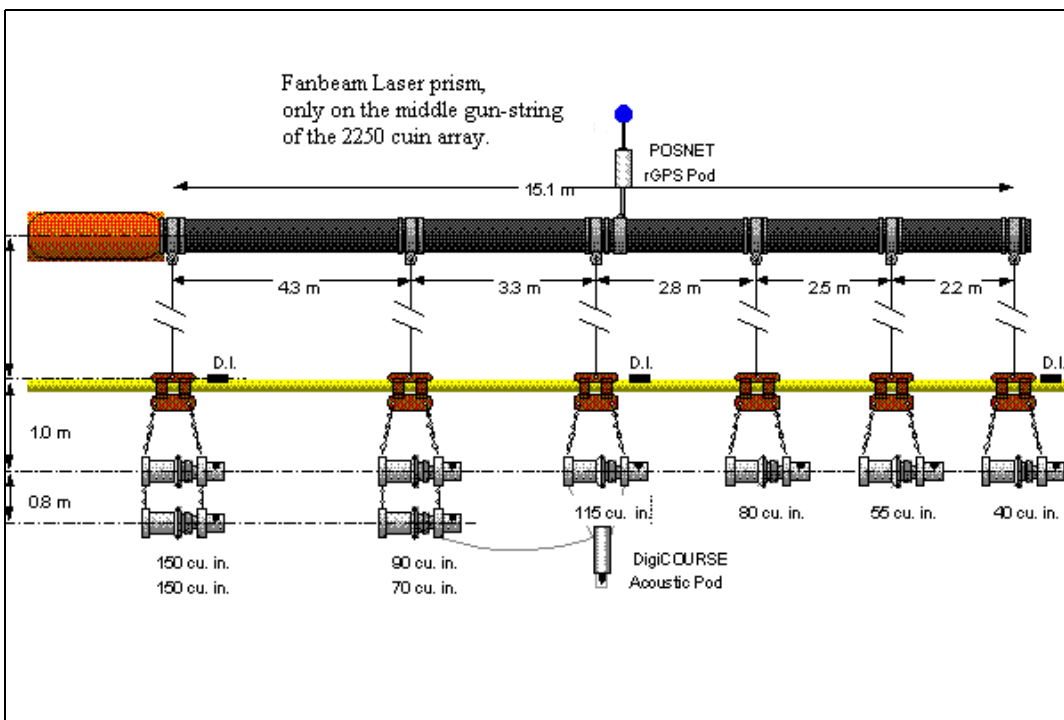

2250 inch<sup>3</sup> Sleeve Gun Array Layout

Centre Sub-array Layout – 750 inch<sup>3</sup>.

Total Array Volume : 2250 cu. inch.	Number of Arrays : 2
Number of sub-arrays : 3	Array Separation : 56.25m
Sub-array volume : 750 cu inch.	Total number of guns : 24
Operating Pressure : 2000 psi (nominal)	Operational towing depth : 5m +/- .5m
Array Timing Allowance : 1ms	Shotpoint Interval : 18.75m (flip/flop)